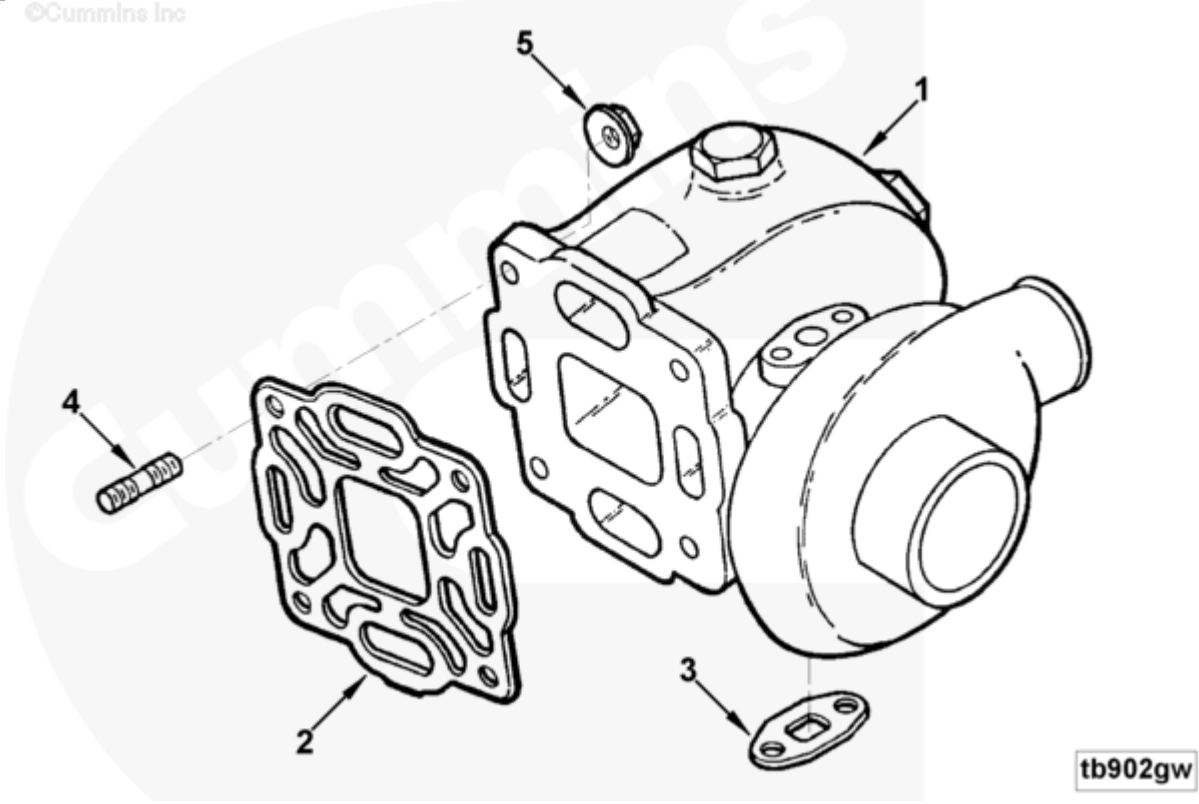

SMALL | MEDIUM | LARGE

Cart	Ref No	Part Number	Part Description	Required	Remarks
View My Cart					
		PP97030	Turbocharger		MR - TURBOCHARGER...(More)

					Engine Family: B Series
					Turbo Location: RMSO
					Base ID 17 Turbo: 3533738
					Turbo Type: Non-Wastegate
					Structure Code: 02 EBM
					Engine Cylinders: 6
<input type="checkbox"/>		3802591	Turbocharger Kit	1	
<input type="checkbox"/>	1	3802537	Turbocharger	1	
<input type="checkbox"/>	2	3921926	Turbocharger Gasket	1	
<input type="checkbox"/>	3	3519807	Turbocharger Gasket	1	Cummins Equiv. 3914388
<input type="checkbox"/>	4	3919666	Double End Plain Stud	4	
<input type="checkbox"/>	5	3818824	Hexagon Flange Nut	4	M10 X 1.50.